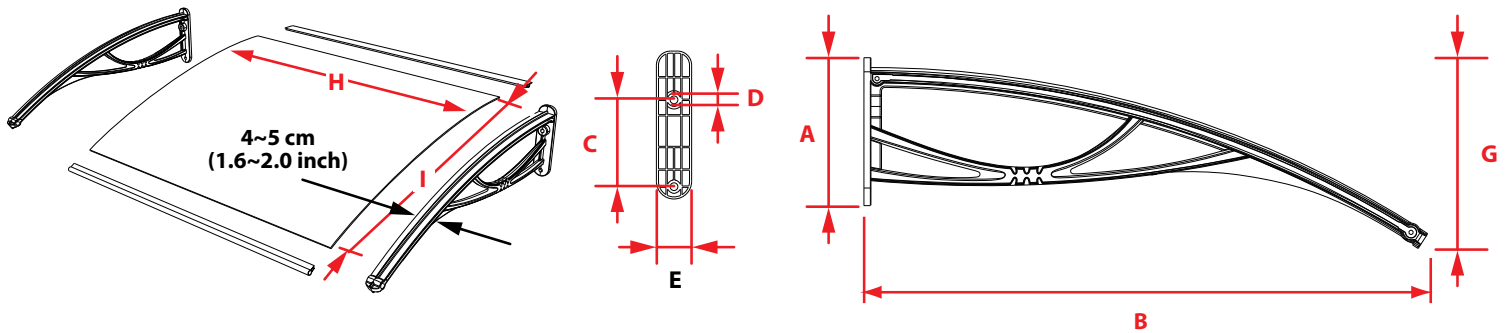

Door Awning Dimensions Table

Style	Size	Unit	Assembled Product (DxWxH)	A	B	C	D	E	F	G	H	I
				Bracket (Height)	Bracket (Depth)	Bracket Holes Distance	Bracket Holes Diameter	Bracket Width	Bracket Width	Height	Sheet Width	Sheet Projection
PN Series	DA4731-PBS1N	mm	800x1200x280	210	800	123	11	50	-	280	1140	785
	DA4731-PWS1N	inch	31x47x11	8.3	31.5	4.8	0.43	2	-	11	44.88	30.91
	DA5531-PBS1N	mm	800x1400x280	210	800	123	11	50	-	280	1340	785
	DA5531-PWS1N	inch	31x55x11	8.3	31.5	4.8	0.43	2	-	11	52.76	30.91
PA Series	DA4735-PSS1A	mm	900x1200x200	135	865	105	11	40	952	200	1200	910
		inch	35x47x7.9	5.3	34.1	4.1	0.43	1.6	37.5	7.9	47.24	35.83
	DA5935-PSS1A	mm	900x1500x200	135	865	105	11	40	952	200	1500	910
		inch	35x59x7.9	5.3	34.1	4.1	0.43	1.6	37.5	7.9	59.06	35.83
	DA7935-PSS1A	mm	900x2000x200	135	865	105	11	40	800	200	2000	910
		inch	35x79x7.9	5.3	34.1	4.1	0.43	1.6	31.5	7.9	79	35.83
	DA9435-PSS1A	mm	900x2400x200	135	865	105	11	40	952	200	2400	910
		inch	35x94x7.9	5.3	34.1	4.1	0.43	1.6	37.5	7.9	94	35.83

The listed measurements are for general reference only. Please always consult a professional installer for advice on proper hardware and installation. Note: Data Error ±10~20%.

PN Series