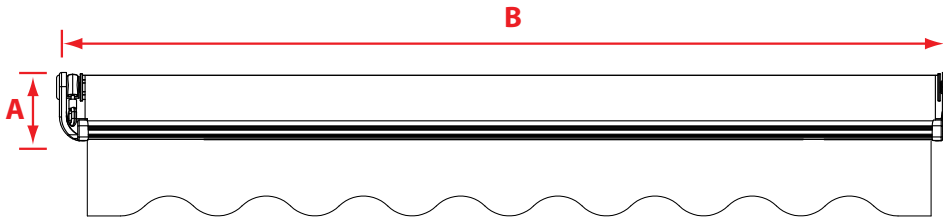

SG SERIES Dimensions Table

Style	Size	Actual Product Weight (lbs)	A	B	C	D	E1	E2	D1	D2
			Height (Top to Bottom)	Width (Side to Side)	Min Depth (Front to Back)	Max Depth (Front to Back)				
Manual	12' x 10'	63.93	13.00"	142.00"	5.50"	118.00"	5.90"	5.90"	9.10"	10.20"
	14' x 10'	74.96	13.00"	165.00"	5.50"	118.00"	13.80"	13.80"	16.90"	18.10"

The listed measurements are for general reference only. Please always consult a professional installer for advice on proper hardware and installation. Note: Data Error ±10~20%.

Front View

Side View

SG series Wall Bracket