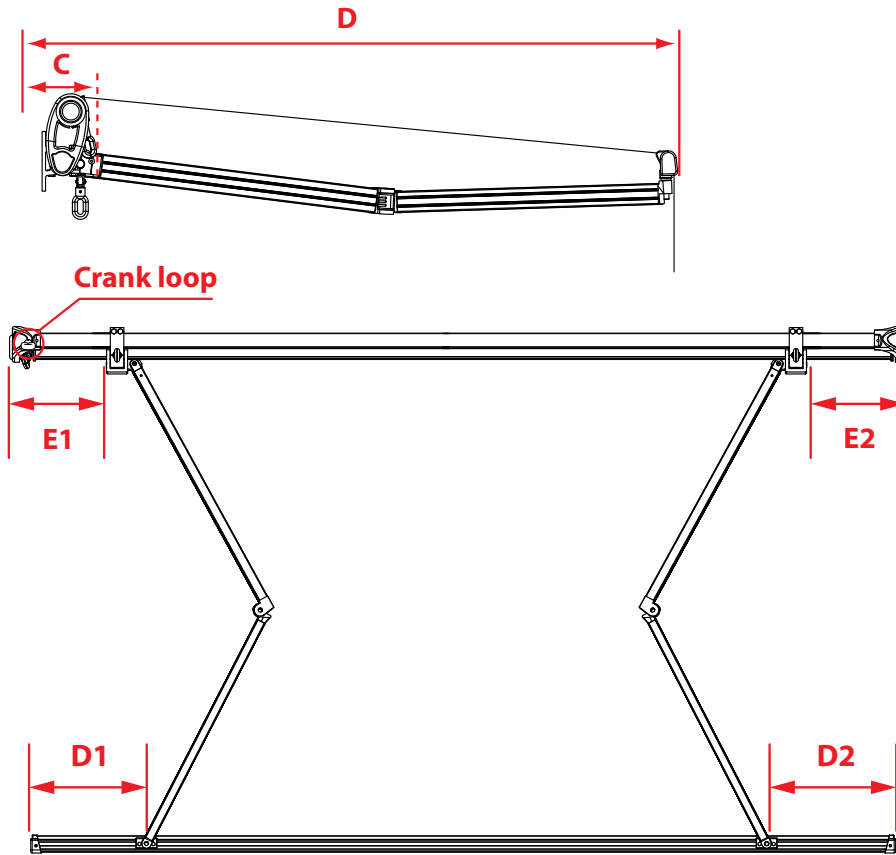

SG SERIES Dimensions Table

Style	Size	Actual Product Weight (lbs)	A	B	C	D	E1	E2	D1	D2
			Height (Top to Bottom)	Width (Side to Side)	Min Depth (Front to Back)	Max Depth (Front to Back)				
Manual	12' x 10'	63.93	13.00"	142.00"	5.50"	118.00"	5.90"	5.90"	9.10"	10.20"
	14' x 10'	74.96	13.00"	165.00"	5.50"	118.00"	13.80"	13.80"	16.90"	18.10"

The listed measurements are for general reference only. Please always consult a professional installer for advice on proper hardware and installation. Note: Data Error ±10~20%.

Front View

Side View

SG series Wall Bracket