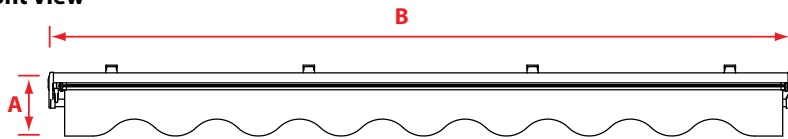

L SERIES Dimensions Table

(Wall and Soffit Bracket)

Style	Size (ft)	Actual Product Weight (lbs)	A (in)		B (in)		C (in)		D (in)		E1 (in)	E2 (in)	D1 (in)	D2 (in)
			Height : Top to Bottom	Width: Side to Side	Min Depth : Front to Back	Max Depth : Front to Back								
Manual	8 x 6	61.1	10.5	98	7.6	78	3.9	3.9	6.3	8.0				
	10 x 8	79.1	10.5	118	7.6	98	4.5	4.5	7.6	8.9				
	12 x 10	94.8	10.5	142	7.6	118	5.7	5.7	9.8	11.6				
	14 x 10	107.1	10.5	165	7.6	118	16.5	16.5	21.3	22.6				
	16 x 10	117.7	10.5	189	7.6	118	21.7	21.7	28.1	29.9				
Electric	10 x 8	83.6	10.5	118	7.6	98	4.5	4.5	7.6	8.9				
	12 x 10	99.2	10.5	142	7.6	118	5.7	5.7	9.8	11.6				
	14 x 10	111.6	10.5	165	7.6	118	16.5	16.5	21.3	22.6				
	16 x 10	122.1	10.5	189	7.6	118	21.7	21.7	28.1	29.9				
	18 x 10	152.1	10.5	217	7.6	118	6.3	6.3	11.0	12.4				

The listed measurements are for general reference only. Please always consult a professional installer for advice on proper hardware and installation. Note: Data Error ±10-20%.

Front View

Side View

L series Soffit Bracket

L series Dual-use Bracket