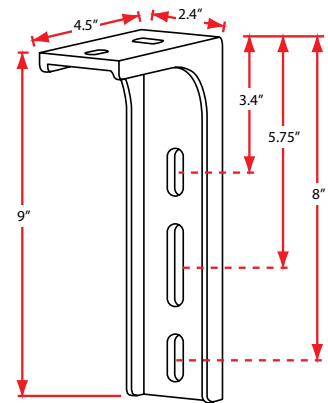

L SERIES Dimensions Table

(Wall and Soffit Bracket)

Style	Size (ft)	Actual Product Weight (lbs)	A (in)		B (in)		C (in)		D (in)		E1 (in)	E2 (in)	D1 (in)	D2 (in)
			Height : Top to Bottom	Width: Side to Side	Min Depth : Front to Back	Max Depth : Front to Back								
Manual	8 x 6	61.1	10.5	98	7.6	78	3.9	3.9	6.3	8.0				
	10 x 8	79.1	10.5	118	7.6	98	4.5	4.5	7.6	8.9				
	12 x 10	94.8	10.5	142	7.6	118	5.7	5.7	9.8	11.6				
	14 x 10	107.1	10.5	165	7.6	118	16.5	16.5	21.3	22.6				
	16 x 10	117.7	10.5	189	7.6	118	21.7	21.7	28.1	29.9				
Electric	10 x 8	83.6	10.5	118	7.6	98	4.5	4.5	7.6	8.9				
	12 x 10	99.2	10.5	142	7.6	118	5.7	5.7	9.8	11.6				
	14 x 10	111.6	10.5	165	7.6	118	16.5	16.5	21.3	22.6				
	16 x 10	122.1	10.5	189	7.6	118	21.7	21.7	28.1	29.9				
	18 x 10	152.1	10.5	217	7.6	118	6.3	6.3	11.0	12.4				

The listed measurements are for general reference only. Please always consult a professional installer for advice on proper hardware and installation. Note: Data Error ±10-20%.

Front View

Side View

L series Soffit Bracket