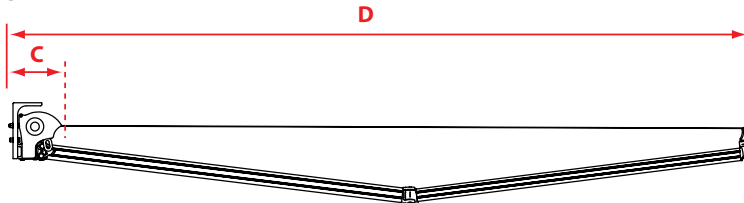

L SERIES Dimensions Table

(Wall and Soffit Bracket)

Style	Size (ft)	Actual Product Weight (lbs)	A (in)		B (in)		C (in)		D (in)		E1 (in)	E2 (in)	D1 (in)	D2 (in)
			Height : Top to Bottom	Width: Side to Side	Min Depth : Front to Back	Max Depth : Front to Back								
Manual	8 x 6	61.1	10.5	98	7.6	78	3.9	3.9	6.3	8.0				
	10 x 8	79.1	10.5	118	7.6	98	4.5	4.5	7.6	8.9				
	12 x 10	94.8	10.5	142	7.6	118	5.7	5.7	9.8	11.6				
	14 x 10	107.1	10.5	165	7.6	118	16.5	16.5	21.3	22.6				
	16 x 10	117.7	10.5	189	7.6	118	21.7	21.7	28.1	29.9				
Electric	10 x 8	83.6	10.5	118	7.6	98	4.5	4.5	7.6	8.9				
	12 x 10	99.2	10.5	142	7.6	118	5.7	5.7	9.8	11.6				
	14 x 10	111.6	10.5	165	7.6	118	16.5	16.5	21.3	22.6				
	16 x 10	122.1	10.5	189	7.6	118	21.7	21.7	28.1	29.9				
	18 x 10	152.1	10.5	217	7.6	118	6.3	6.3	11.0	12.4				

The listed measurements are for general reference only. Please always consult a professional installer for advice on proper hardware and installation. Note: Data Error ±10-20%.

Front View

Side View

L series Soffit Bracket

L series Dual-use Bracket