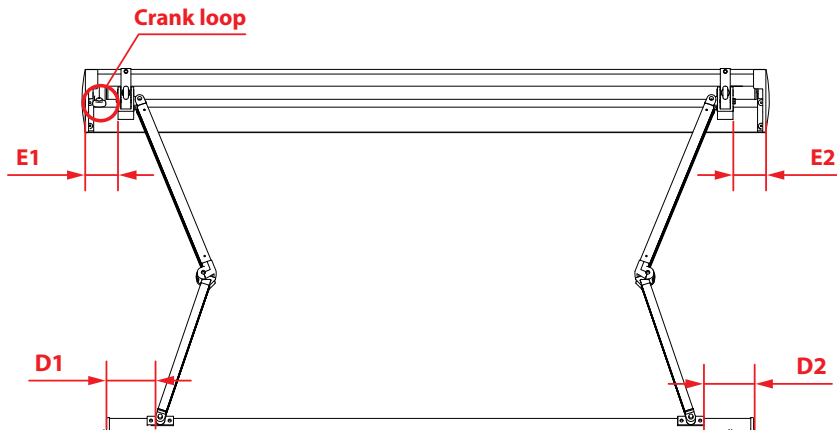

# L SERIES Dimensions Table

(Dual-Use Bracket)

Style	Size (ft)	Actual Product Weight (lbs)	A (in)	B (in)	C (in)	D (in)	E1 (in)	E2 (in)	D1 (in)	D2 (in)
			Height : Top to Bottom	Width: Side to Side	Min Depth : Front to Back	Max Depth : Front to Back				
Manual	8 x 6	61.1	10.5	98	7.6	78	3.9	3.9	6.3	8.0
	10 x 8	79.1	10.5	118	7.6	98	4.5	4.5	7.6	8.9
	12 x 10	94.8	10.5	142	7.6	118	5.7	5.7	9.8	11.6
	14 x 10	107.1	10.5	165	7.6	118	16.5	16.5	21.3	22.6
	16 x 10	117.7	10.5	189	7.6	118	21.7	21.7	28.1	29.9
Electric	10 x 8	83.6	10.5	118	7.6	98	4.5	4.5	7.6	8.9
	12 x 10	99.2	10.5	142	7.6	118	5.7	5.7	9.8	11.6
	14 x 10	111.6	10.5	165	7.6	118	16.5	16.5	21.3	22.6
	16 x 10	122.1	10.5	189	7.6	118	21.7	21.7	28.1	29.9
	18 x 10	152.1	10.5	217	7.6	118	6.3	6.3	11.0	12.4

The listed measurements are for general reference only. Please always consult a professional installer for advice on proper hardware and installation. Note: Data Error ±10~20%.

**Front View**

**Side View**

**L series**  
Dual-use Bracket