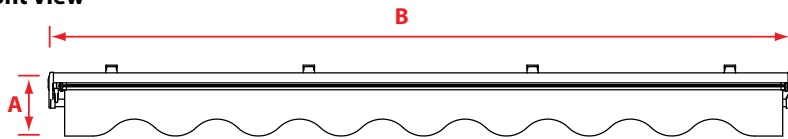

# L SERIES Dimensions Table

(Dual-Use Bracket)

Style	Size (ft)	Actual Product Weight (lbs)	A (in)	B (in)	C (in)	D (in)	E1 (in)	E2 (in)	D1 (in)	D2 (in)
			Height : Top to Bottom	Width: Side to Side	Min Depth : Front to Back	Max Depth : Front to Back				
Manual	8 x 6	61.1	10.5	98	7.6	78	3.9	3.9	6.3	8.0
	10 x 8	79.1	10.5	118	7.6	98	4.5	4.5	7.6	8.9
	12 x 10	94.8	10.5	142	7.6	118	5.7	5.7	9.8	11.6
	14 x 10	107.1	10.5	165	7.6	118	16.5	16.5	21.3	22.6
	16 x 10	117.7	10.5	189	7.6	118	21.7	21.7	28.1	29.9
Electric	10 x 8	83.6	10.5	118	7.6	98	4.5	4.5	7.6	8.9
	12 x 10	99.2	10.5	142	7.6	118	5.7	5.7	9.8	11.6
	14 x 10	111.6	10.5	165	7.6	118	16.5	16.5	21.3	22.6
	16 x 10	122.1	10.5	189	7.6	118	21.7	21.7	28.1	29.9
	18 x 10	152.1	10.5	217	7.6	118	6.3	6.3	11.0	12.4

The listed measurements are for general reference only. Please always consult a professional installer for advice on proper hardware and installation. Note: Data Error ±10~20%.

**Front View**

**Side View**

**L series**  
Dual-use Bracket