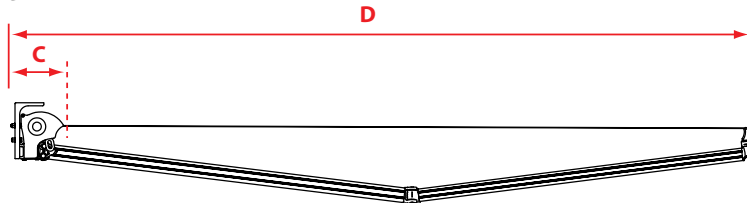

# L SERIES Dimensions Table

(Dual-Use Bracket)

Style	Size (ft)	Actual Product Weight (lbs)	A (in)	B (in)	C (in)	D (in)	E1 (in)	E2 (in)	D1 (in)	D2 (in)
			Height : Top to Bottom	Width: Side to Side	Min Depth : Front to Back	Max Depth : Front to Back				
Manual	8 x 6	61.1	10.5	98	7.6	78	3.9	3.9	6.3	8.0
	10 x 8	79.1	10.5	118	7.6	98	4.5	4.5	7.6	8.9
	12 x 10	94.8	10.5	142	7.6	118	5.7	5.7	9.8	11.6
	14 x 10	107.1	10.5	165	7.6	118	16.5	16.5	21.3	22.6
	16 x 10	117.7	10.5	189	7.6	118	21.7	21.7	28.1	29.9
Electric	10 x 8	83.6	10.5	118	7.6	98	4.5	4.5	7.6	8.9
	12 x 10	99.2	10.5	142	7.6	118	5.7	5.7	9.8	11.6
	14 x 10	111.6	10.5	165	7.6	118	16.5	16.5	21.3	22.6
	16 x 10	122.1	10.5	189	7.6	118	21.7	21.7	28.1	29.9
	18 x 10	152.1	10.5	217	7.6	118	6.3	6.3	11.0	12.4

The listed measurements are for general reference only. Please always consult a professional installer for advice on proper hardware and installation. Note: Data Error ±10~20%.

**Front View**

**Side View**

**L series**  
Dual-use Bracket