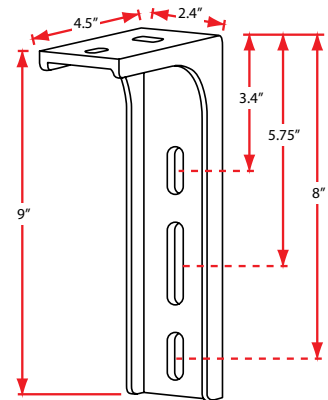

L series Soffit Bracket