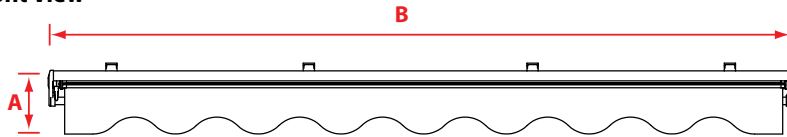

# L SERIES Dimensions Table

(Wall and Soffit Bracket)

Style	Size (ft)	Actual Product Weight (lbs)	A (in)	B (in)	C (in)	D (in)	E1 (in)	E2 (in)	D1 (in)	D2 (in)
			Height : Top to Bottom	Width: Side to Side	Min Depth : Front to Back	Max Depth : Front to Back				
Manual	8 x 6	61.1	10.5	98	7.6	78	3.9	3.9	6.3	8.0
	10 x 8	79.1	10.5	118	7.6	98	4.5	4.5	7.6	8.9
	12 x 10	94.8	10.5	142	7.6	118	5.7	5.7	9.8	11.6
	14 x 10	107.1	10.5	165	7.6	118	16.5	16.5	21.3	22.6
	16 x 10	117.7	10.5	189	7.6	118	21.7	21.7	28.1	29.9
Electric	10 x 8	83.6	10.5	118	7.6	98	4.5	4.5	7.6	8.9
	12 x 10	99.2	10.5	142	7.6	118	5.7	5.7	9.8	11.6
	14 x 10	111.6	10.5	165	7.6	118	16.5	16.5	21.3	22.6
	16 x 10	122.1	10.5	189	7.6	118	21.7	21.7	28.1	29.9
	18 x 10	152.1	10.5	217	7.6	118	6.3	6.3	11.0	12.4

The listed measurements are for general reference only. Please always consult a professional installer for advice on proper hardware and installation. Note: Data Error ±10-20%.

**Front View**

**Side View**