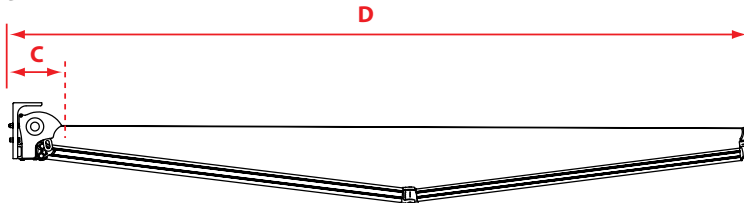

# L SERIES Dimensions Table

(Wall and Soffit Bracket)

Style	Size (ft)	Actual Product Weight (lbs)	A (in)	B (in)	C (in)	D (in)	E1 (in)	E2 (in)	D1 (in)	D2 (in)
			Height : Top to Bottom	Width: Side to Side	Min Depth : Front to Back	Max Depth : Front to Back				
Manual	8 x 6	61.1	10.5	98	7.6	78	3.9	3.9	6.3	8.0
	10 x 8	79.1	10.5	118	7.6	98	4.5	4.5	7.6	8.9
	12 x 10	94.8	10.5	142	7.6	118	5.7	5.7	9.8	11.6
	14 x 10	107.1	10.5	165	7.6	118	16.5	16.5	21.3	22.6
	16 x 10	117.7	10.5	189	7.6	118	21.7	21.7	28.1	29.9
Electric	10 x 8	83.6	10.5	118	7.6	98	4.5	4.5	7.6	8.9
	12 x 10	99.2	10.5	142	7.6	118	5.7	5.7	9.8	11.6
	14 x 10	111.6	10.5	165	7.6	118	16.5	16.5	21.3	22.6
	16 x 10	122.1	10.5	189	7.6	118	21.7	21.7	28.1	29.9
	18 x 10	152.1	10.5	217	7.6	118	6.3	6.3	11.0	12.4

The listed measurements are for general reference only. Please always consult a professional installer for advice on proper hardware and installation. Note: Data Error ±10-20%.

**Front View**

**Side View**