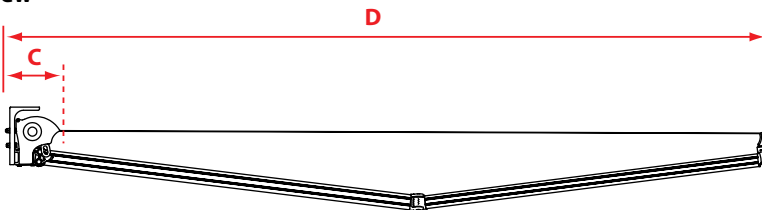

# C SERIES Dimensions Table

Style	Size (ft)	Actual Product Weight (lbs)	A (in)		B (in)		C (in)		D (in)	
			Height : Top to Bottom	Width: Side to Side	Min Depth : Front to Back	Max Depth : Front to Back	E1 (in)	E2 (in)	D1 (in)	D2 (in)
Manual	8 x 6.5	58.4	9.8	98	7.7	79	3.3	3.3	6.5	7.9
	10 x 8	68.3	9.8	118	7.7	98	3.9	3.9	7.1	8.5
	12 x 10	82.7	9.8	144	7.7	118	5.3	5.3	8.5	9.8
	13 x 10	87.1	9.8	157	7.7	118	11.8	11.8	15.2	16.5
	16 x 10	103.6	9.8	197	7.7	118	23.8	23.8	27.0	28.3
Electric	8 x 6.5	66.1	9.8	98	7.7	79	3.3	3.3	6.5	7.9
	10 x 8	76.1	9.8	118	7.7	98	3.9	3.9	7.1	8.5
	12 x 10	90.4	9.8	144	7.7	118	5.3	5.3	9.1	9.4
	13 x 10	94.8	9.8	157	7.7	118	11.8	11.8	14.6	16.7
	16 x 10	114.6	9.8	197	7.7	118	23.8	23.8	26.6	28.7

The listed measurements are for general reference only. Please always consult a professional installer for advice on proper hardware and installation. Note: Data Error ±10~20%.

**Front View**

**Side View**

**C series**  
Dual-use Bracket