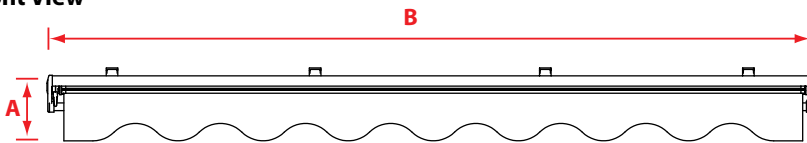

# C SERIES Dimensions Table

Style	Size (ft)	Actual Product Weight (lbs)	A (in)		B (in)		C (in)		D (in)	
			Height : Top to Bottom	Width: Side to Side	Min Depth : Front to Back	Max Depth : Front to Back	E1 (in)	E2 (in)	D1 (in)	D2 (in)
Manual	8 x 6.5	58.4	9.8	98	7.7	79	3.3	3.3	6.5	7.9
	10 x 8	68.3	9.8	118	7.7	98	3.9	3.9	7.1	8.5
	12 x 10	82.7	9.8	144	7.7	118	5.3	5.3	8.5	9.8
	13 x 10	87.1	9.8	157	7.7	118	11.8	11.8	15.2	16.5
	16 x 10	103.6	9.8	197	7.7	118	23.8	23.8	27.0	28.3
Electric	8 x 6.5	66.1	9.8	98	7.7	79	3.3	3.3	6.5	7.9
	10 x 8	76.1	9.8	118	7.7	98	3.9	3.9	7.1	8.5
	12 x 10	90.4	9.8	144	7.7	118	5.3	5.3	9.1	9.4
	13 x 10	94.8	9.8	157	7.7	118	11.8	11.8	14.6	16.7
	16 x 10	114.6	9.8	197	7.7	118	23.8	23.8	26.6	28.7

The listed measurements are for general reference only. Please always consult a professional installer for advice on proper hardware and installation. Note: Data Error ±10~20%.

**Front View**

**Side View**

**C series**  
Dual-use Bracket