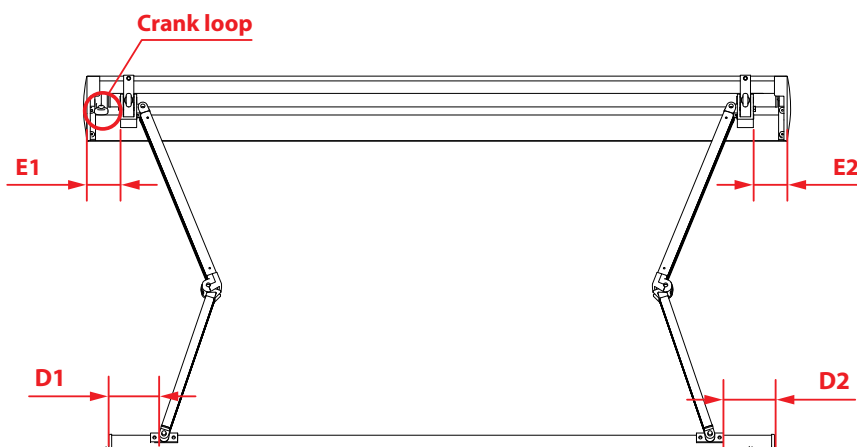

# C SERIES Dimensions Table

Style	Size (ft)	Actual Product Weight (lbs)	A (in)		B (in)		C (in)		D (in)	
			Height : Top to Bottom	Width: Side to Side	Min Depth : Front to Back	Max Depth : Front to Back	E1 (in)	E2 (in)	D1 (in)	D2 (in)
Manual	8 x 6.5	58.4	9.8	98	7.7	79	3.3	3.3	6.5	7.9
	10 x 8	68.3	9.8	118	7.7	98	3.9	3.9	7.1	8.5
	12 x 10	82.7	9.8	144	7.7	118	5.3	5.3	8.5	9.8
	13 x 10	87.1	9.8	157	7.7	118	11.8	11.8	15.2	16.5
	16 x 10	103.6	9.8	197	7.7	118	23.8	23.8	27.0	28.3
Electric	8 x 6.5	66.1	9.8	98	7.7	79	3.3	3.3	6.5	7.9
	10 x 8	76.1	9.8	118	7.7	98	3.9	3.9	7.1	8.5
	12 x 10	90.4	9.8	144	7.7	118	5.3	5.3	9.1	9.4
	13 x 10	94.8	9.8	157	7.7	118	11.8	11.8	14.6	16.7
	16 x 10	114.6	9.8	197	7.7	118	23.8	23.8	26.6	28.7

The listed measurements are for general reference only. Please always consult a professional installer for advice on proper hardware and installation. Note: Data Error ±10~20%.

**Front View**

**Side View**

**C series**  
Dual-use Bracket