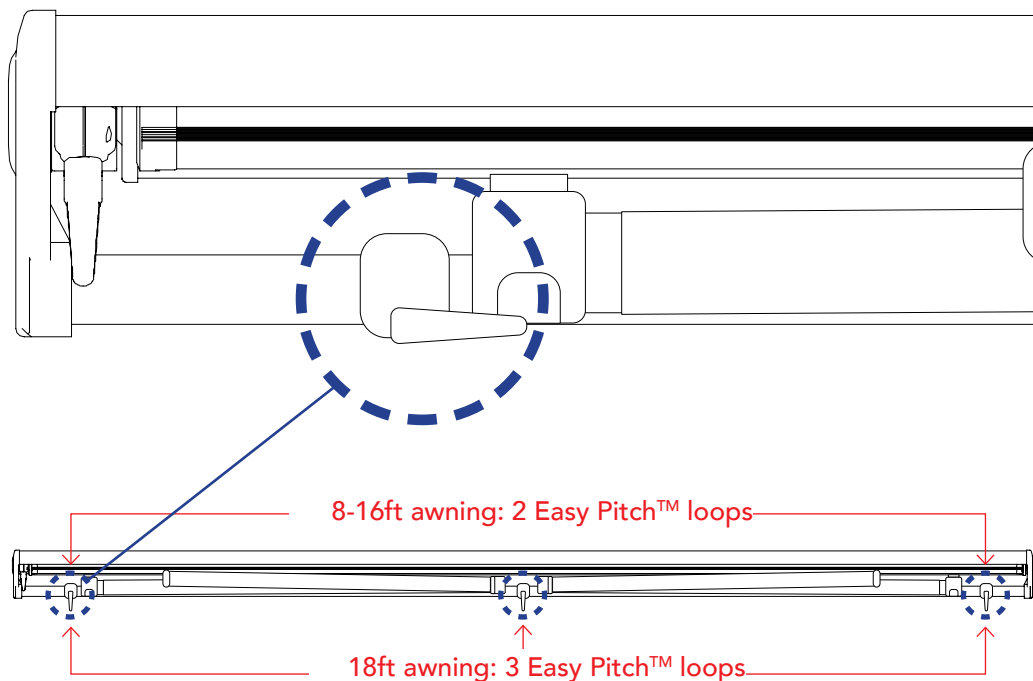

# New designed Easy Pitch™ for extra shipping protection

# ADVANING

Advaning Easy Pitch allows you to easily adjust the angular pitch of the awning's front bar for optimal shade coverage with one easy step.

① The articulating loop will lay flat against the awning during shipping.

② The loop will drop into the down position when awning is installed in its upright position.

① Loop will be bent to the side in the box

② Loop will drop into place automatically when it is mounted upright