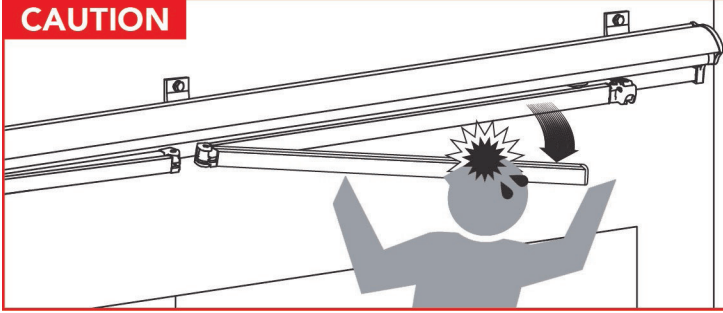

FS SERIES Dimensions Table

CAUTION

The awning arms contain tensioned cables. Always use caution, securely tie the awnings arms to the awning when performing installation, adjustments, or repairs. Sudden movement of tension arms can result in serious personal injury, product and/or property damage.

Model No.	Awning Dimension (Inches)							Base Dimension (Inches)			
	A	B	C	D	E	F	G	H	I	J	K
	Width	Projection (2 sides combined)	Fabric Projection	Fabric Width	Center Pole Height	Front Bar Height	Inner Foot to Inner Foot	Section Length	Section Height	Long Base Length	Short Base Length
FS1110-A208H	132	120	57	124	99	88	103.5	19.5	2.2	43.3	27.5
FS1110-A118H											
FS1410-A208H	175	120	57	167	99	88	149	19.5	2.2	43.3	27.5
FS1410-A118H											